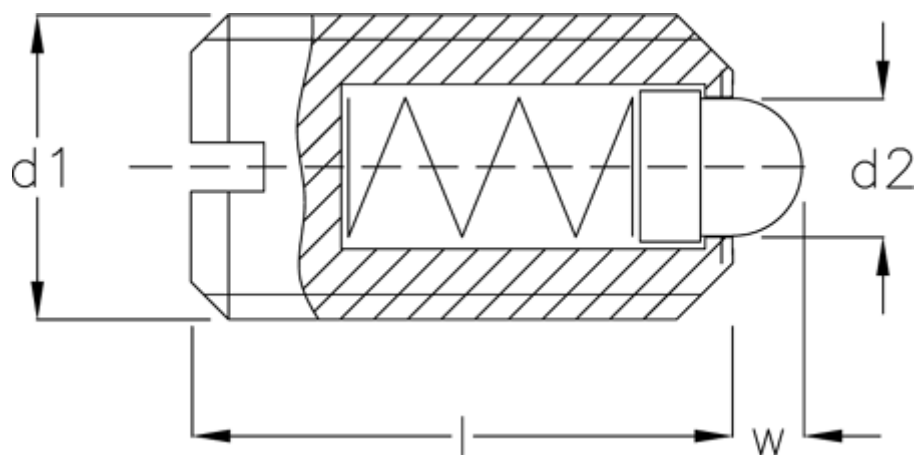

Data Sheet

Article number: 20820516

Description: E+G
Spring plunger GN 615.1-M20 B

Measures

d1	= M20
d2	= 10.0
Length l	= 30
Spring pressure N bottom	= 81.0
Spring pressure N top	= 39.0
W	= 6.5